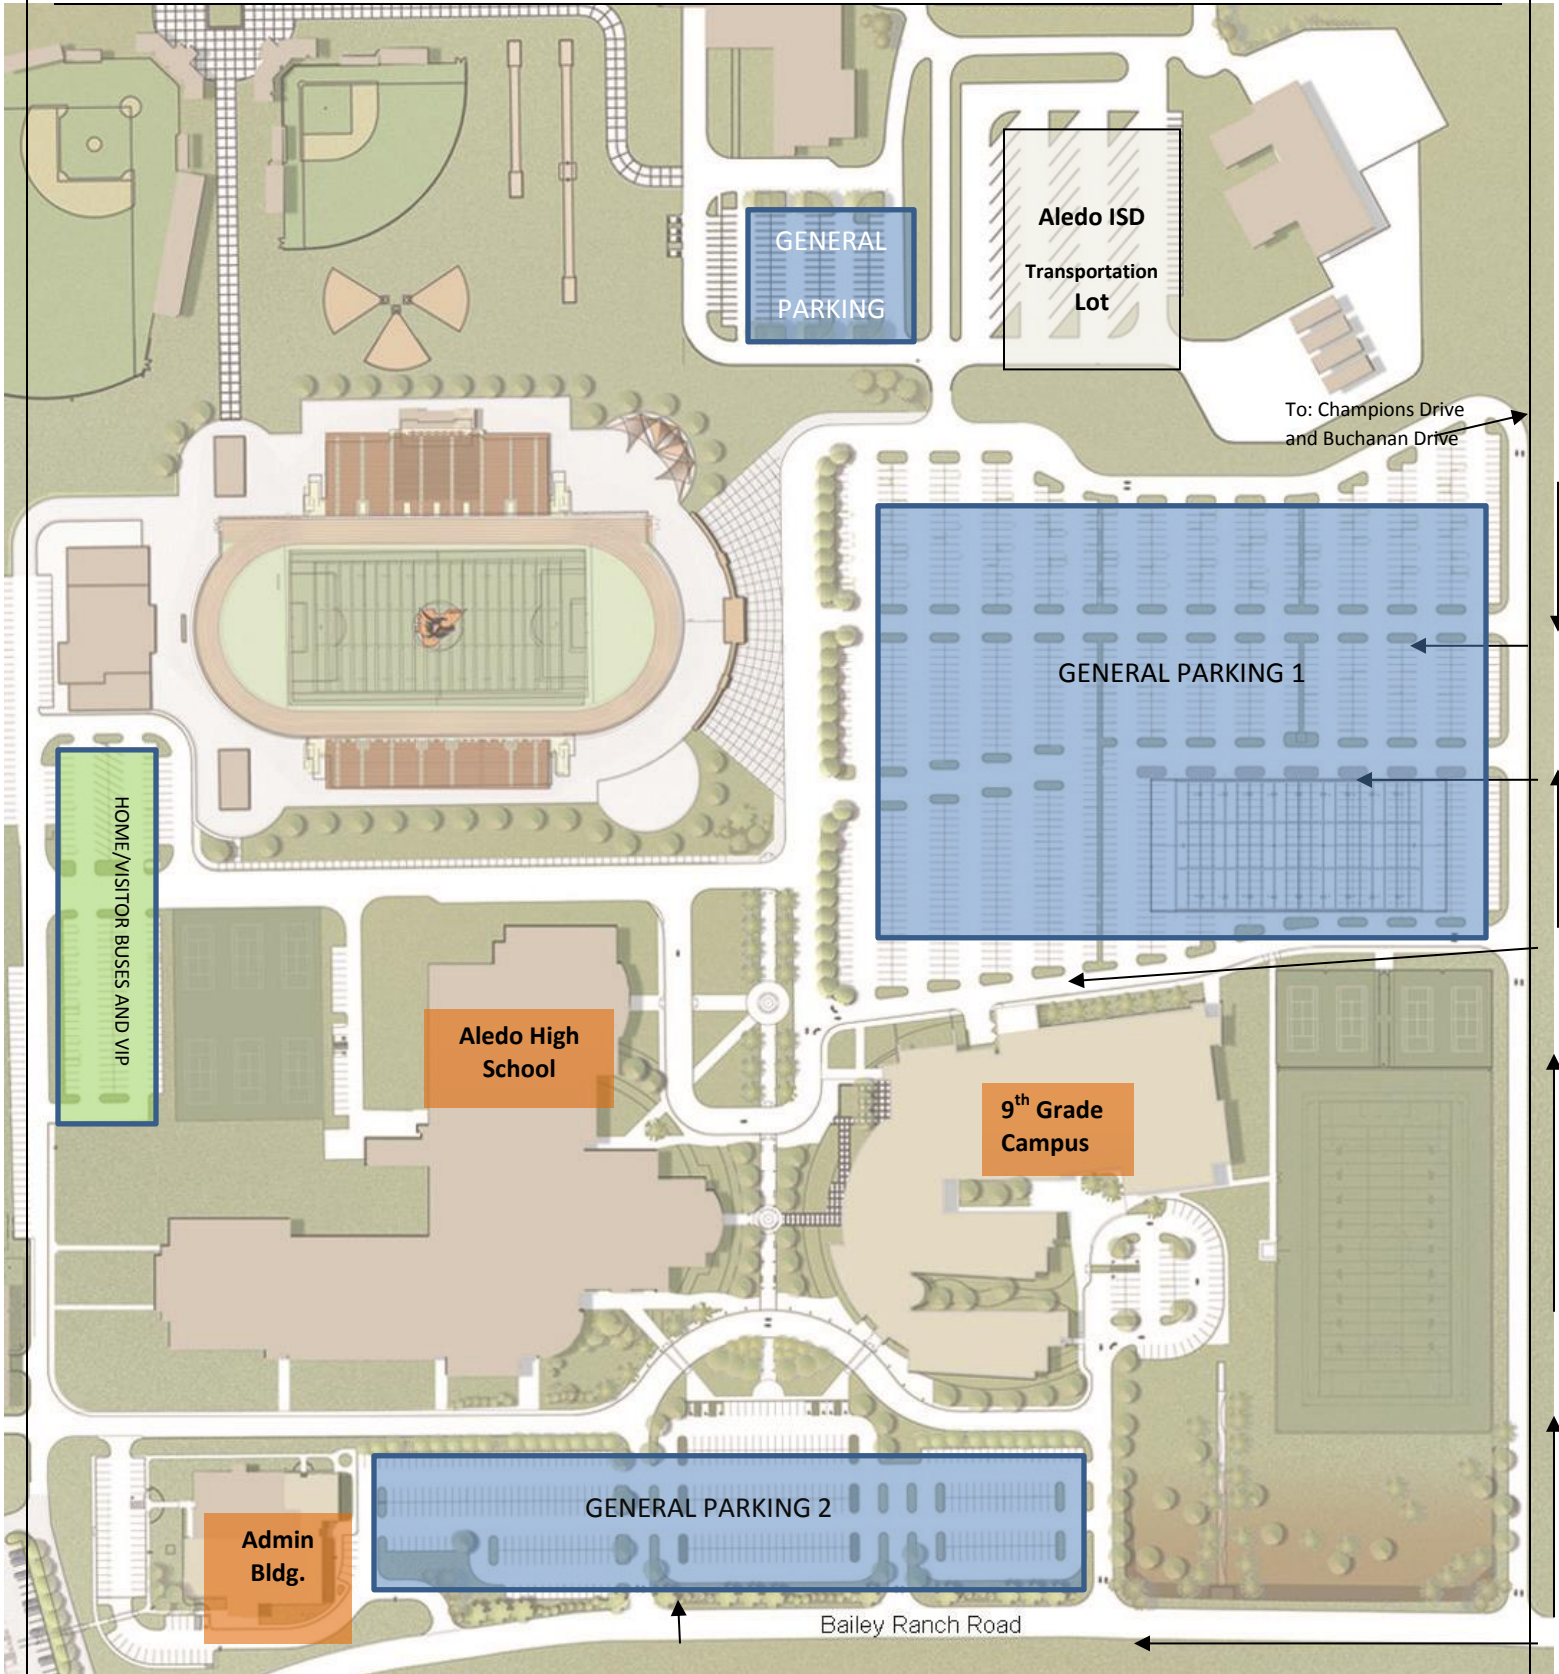

ALEDO I.S.D. FOOTBALL STADIUM PARKING

- (1) **GENERAL PARKING:** From 1187 turn west onto Bailey Ranch Road, north on Champion Drive, west on Buchanan Drive to (1) General Parking in front of the Stadium OR turn north at the Aledo High School Digital Sign to (1) General Parking in front of the Stadium.
- (2) **GENERAL PARKING:** Off of Bailey Ranch Road south of the high school.
- (3) **HOME/VISITOR BUSES AND VIP:** Follow Bailey Ranch Road to the end and turn right. Parking is by the tennis courts and field house.